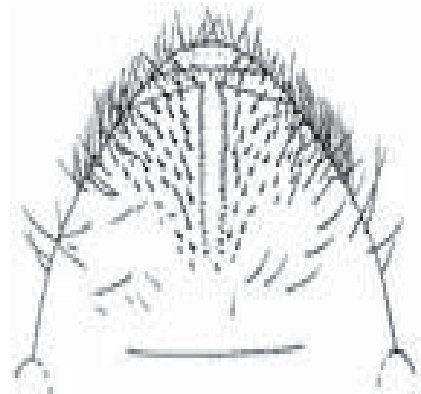

Grub Raster Identification

White Grub Raster Location

Typical May/June Beetle Raster
Phyllophaga sp.

Japanese Beetle Raster
Popillia japonica

European Chafer Raster
Rhizotrogus majalis

Asiatic Garden Beetle Raster
Maldera castanea

Oriental Beetle Raster
Exomala orientalis