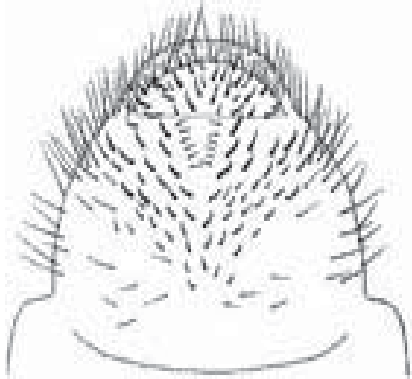

# Grub Raster Identification

---

White Grub Raster Location

Typical May/June Beetle Raster  
*Phyllophaga* sp.

Japanese Beetle Raster  
*Popillia japonica*

European Chafer Raster  
*Rhizotrogus majalis*

Asiatic Garden Beetle Raster  
*Maldora castanea*

Oriental Beetle Raster  
*Exomala orientalis*