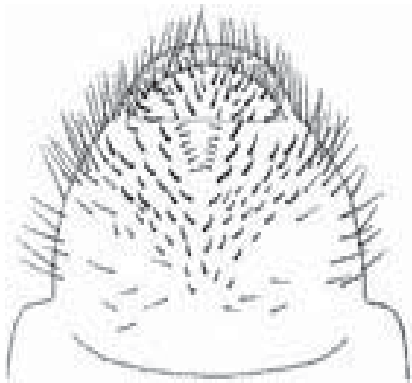

Grub Raster Identification

White Grub Raster Location

Typical May/June Beetle Raster
Phyllophaga sp.

Japanese Beetle Raster
Popillia japonica

European Chafer Raster
Rhizotrogus majalis

Asiatic Garden Beetle Raster
Maldera castanea

Oriental Beetle Raster
Exomala orientalis