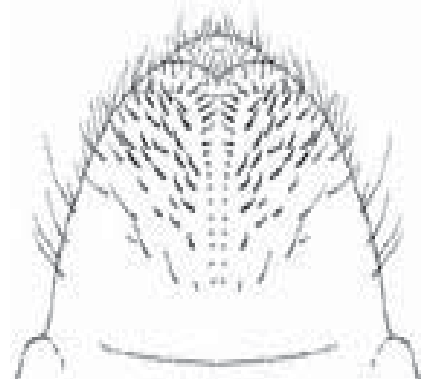

# Grub Raster Identification

---

White Grub Raster Location

Typical May/June Beetle Raster  
*Phyllophaga* sp.

Japanese Beetle Raster  
*Popillia japonica*

European Chafer Raster  
*Rhizotrogus majalis*

Asiatic Garden Beetle Raster  
*Maldora castanea*

Oriental Beetle Raster  
*Exomala orientalis*