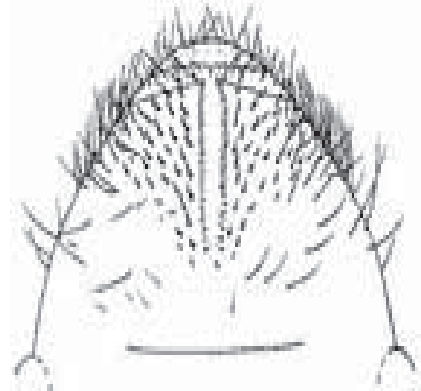

# Grub Raster Identification

---

White Grub Raster Location

Typical May/June Beetle Raster  
*Phyllophaga* sp.

Japanese Beetle Raster  
*Popillia japonica*

European Chafer Raster  
*Rhizotrogus majalis*

Asiatic Garden Beetle Raster  
*Maldora castanea*

Oriental Beetle Raster  
*Exomala orientalis*