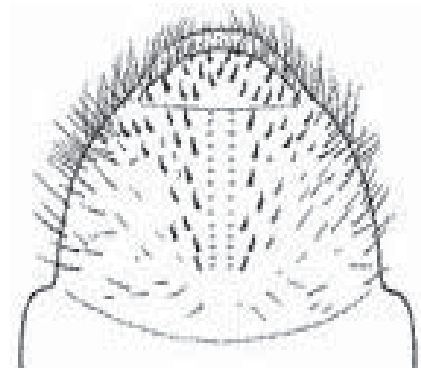

# Grub Raster Identification

---

White Grub Raster Location

Typical May/June Beetle Raster  
*Phyllophaga* sp.

Japanese Beetle Raster  
*Popillia japonica*

European Chafer Raster  
*Rhizotrogus majalis*

Asiatic Garden Beetle Raster  
*Maldora castanea*

Oriental Beetle Raster  
*Exomala orientalis*