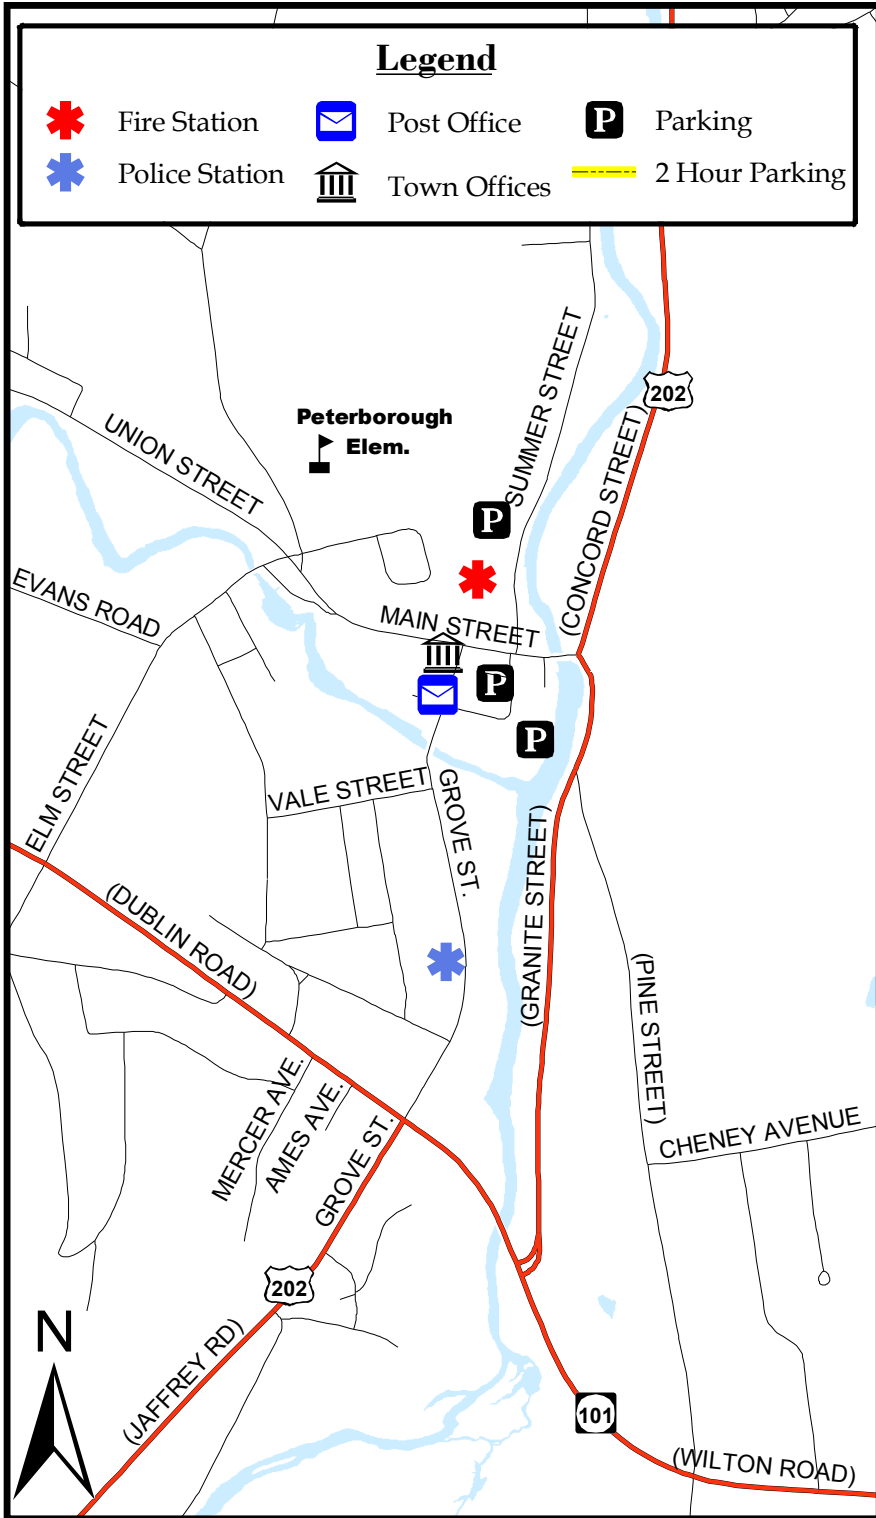

From Manchester/Nashua: Head West on NH Route 101. At intersection of NH 101 and US 202, take right onto Grove Street. Use map on 2nd page.

From Concord: Take Interstate 89 South to Route 9/Route 202 toward Keene. On Route 9, take exit for Route 202 to Peterborough. Take right onto Main Street. Use maps on 2nd page.

From Keene: Take route 101 East. At light (intersection of 101 and 202) take left onto Grove Street. Use maps on 2nd page.

Town House address is 1 Grove Street which is located at intersection of Grove and Main Streets. Parking on Grove Street is to 2 hours but some parking on upper Main Street is all day. Do not park in a reserve space on Main Street. There are also municipal lots in Depot Square and behind the Fire Station on Summer Street.

Downtown Peterborough

Downtown Peterborough (Detail)