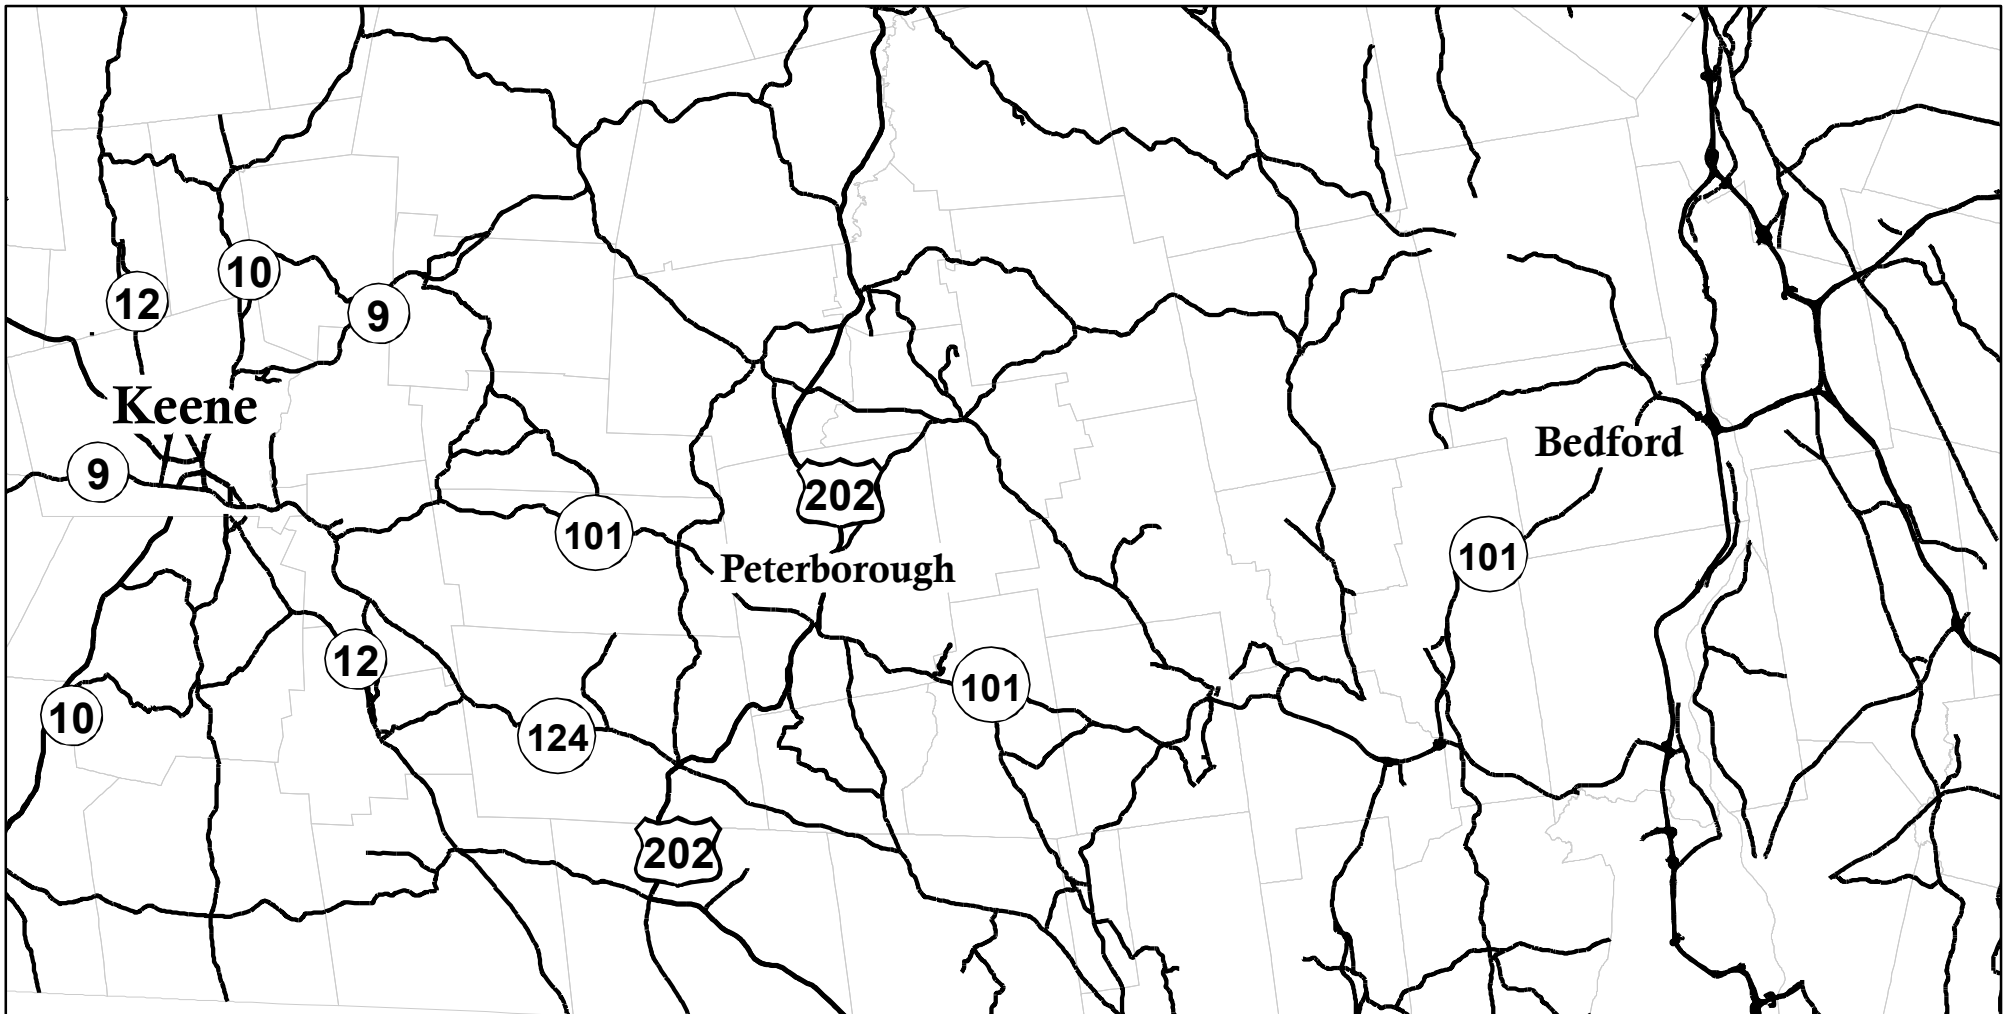

From Manchester/Nashua: Head West on NH Route 101. At intersection of NH 101 and US 202, take right onto Grove Street. Use map on 2nd page.

From Concord: Take Interstate 89 South to Route 9/Route 202 toward Keene. On Route 9, take exit for Route 202 to Peterborough. Take right onto Main Street. Use maps on 2nd page.

From Keene: Take route 101 East. At light (intersection of 101 and 202) take left onto Grove Street. Use maps on 2nd page.

Town House address is 1 Grove Street which is located at intersection of Grove and Main Streets. Parking on Grove Street is to 2 hours but some parking on upper Main Street is all day. Do not park in a reserve space on Main Street. There are also municipal lots in Depot Square and behind the Fire Station on Summer Street.

Downtown Peterborough

Downtown Peterborough (Detail)