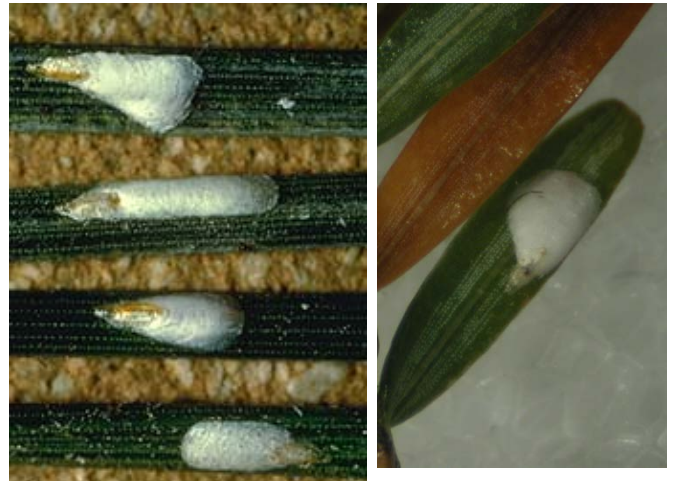

Scales on Hemlock Needles

Elongate hemlock Scale
(Non-Native)

Fiorinia externa

Cryptomeria "Fried Egg" Scale
(Non-Native)

Aspidiotus cryptomeriae

Hemlock Scale
(Native)

Abgrallaspis ithacae

Pine Needle Scale

Chionaspis pinifoliae

Shortneedle Conifer Scale
(Non-Native)

Dynaspidiotus tsugae

(Previously *Nuculaspis* & *Tsugaspidiotus*)

Hard to distinguish from hemlock scale (maybe by a light center and symmetrical)