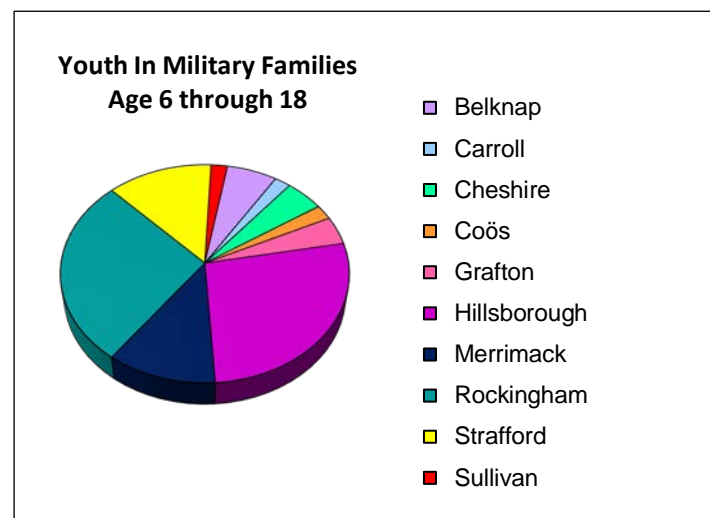

County	Youth Age 18 and Under
Belknap	218
Carroll	74
Cheshire	193
Coös	86
Grafton	172
Hillsborough	1108
Merrimack	466
Rockingham	1152
Strafford	585
Sullivan	85
<b>Total</b>	<b>4139</b>

County	Youth Age 6-18
Belknap	159
Carroll	51
Cheshire	123
Coös	56
Grafton	107
Hillsborough	694
Merrimack	289
Rockingham	712
Strafford	334
Sullivan	52
<b>Total</b>	<b>2577</b>

Data Source: DMDC (Defense Manpower Data Center)  
December 31, 2013

County	Youth Age 6 through 12
Belknap	77
Carroll	26
Cheshire	70
Coös	29
Grafton	63
Hillsborough	408
Merrimack	157
Rockingham	449
Strafford	199
Sullivan	37
<b>Total</b>	<b>1515</b>

County	Youth Age 13 through 18
Belknap	82
Carroll	25
Cheshire	53
Coös	27
Grafton	44
Hillsborough	286
Merrimack	132
Rockingham	263
Strafford	135
Sullivan	15
<b>Total</b>	<b>1062</b>

Data Source: DMDC (Defense Manpower Data Center)  
December 31, 2013