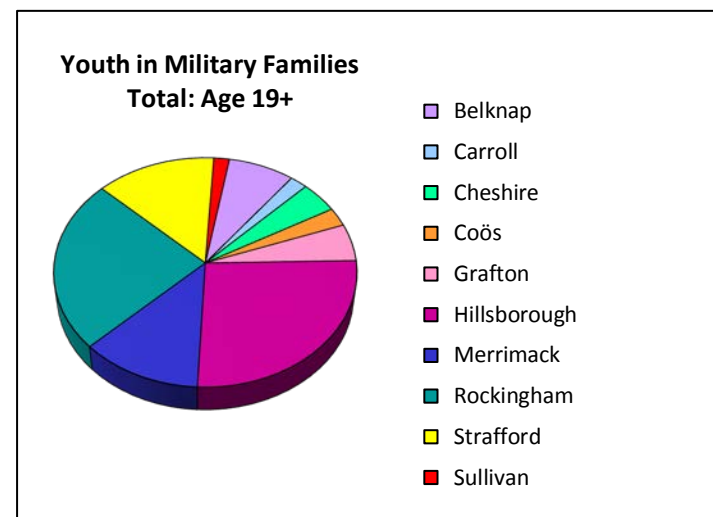

County	Youth Age 13 through 18
Belknap	82
Carroll	25
Cheshire	53
Coös	27
Grafton	44
Hillsborough	286
Merrimack	132
Rockingham	263
Strafford	135
Sullivan	15
<b>Total</b>	<b>1062</b>

Data Source: DMDC (Defense Manpower Data Center)  
December 31, 2013

County	Youth Age 0-5
Belknap	59
Carroll	23
Cheshire	70
Coös	30
Grafton	65
Hillsborough	414
Merrimack	177
Rockingham	440
Strafford	251
Sullivan	33
<b>Total</b>	<b>1562</b>

County	Youth Age 19+
Belknap	38
Carroll	10
Cheshire	22
Coös	13
Grafton	26
Hillsborough	130
Merrimack	60
Rockingham	121
Strafford	69
Sullivan	9
<b>Total</b>	<b>498</b>