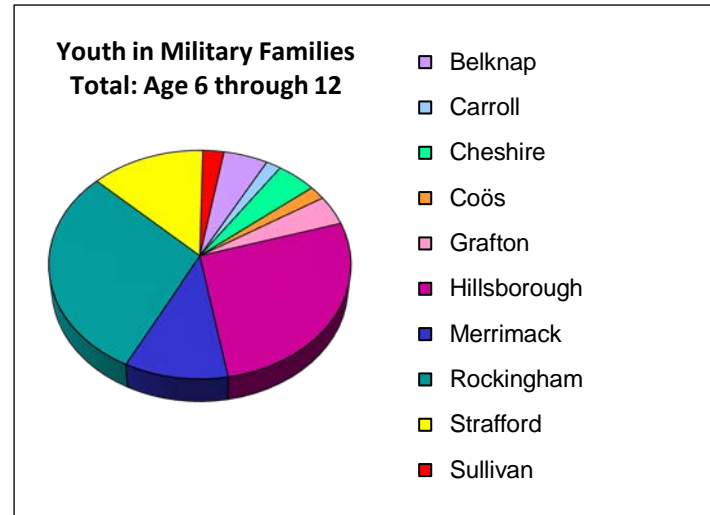

County	Youth Age 18 and Under
Belknap	218
Carroll	74
Cheshire	193
Coös	86
Grafton	172
Hillsborough	1108
Merrimack	466
Rockingham	1152
Strafford	585
Sullivan	85
<b>Total</b>	<b>4139</b>

County	Youth Age 6-18
Belknap	159
Carroll	51
Cheshire	123
Coös	56
Grafton	107
Hillsborough	694
Merrimack	289
Rockingham	712
Strafford	334
Sullivan	52
<b>Total</b>	<b>2577</b>

Data Source: DMDC (Defense Manpower Data Center)  
December 31, 2013

County	Youth Age 6 through 12
Belknap	77
Carroll	26
Cheshire	70
Coös	29
Grafton	63
Hillsborough	408
Merrimack	157
Rockingham	449
Strafford	199
Sullivan	37
<b>Total</b>	<b>1515</b>

County	Youth Age 13 through 18
Belknap	82
Carroll	25
Cheshire	53
Coös	27
Grafton	44
Hillsborough	286
Merrimack	132
Rockingham	263
Strafford	135
Sullivan	15
<b>Total</b>	<b>1062</b>

Data Source: DMDC (Defense Manpower Data Center)  
December 31, 2013