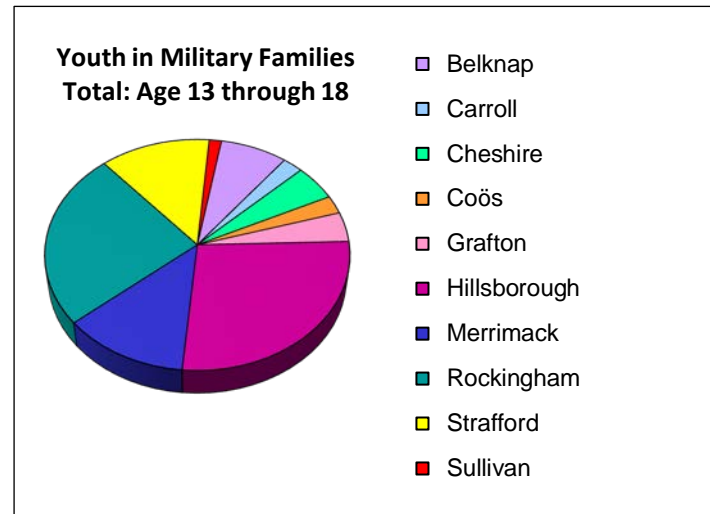

County	Youth Age 18 and Under
Belknap	218
Carroll	74
Cheshire	193
Coös	86
Grafton	172
Hillsborough	1108
Merrimack	466
Rockingham	1152
Strafford	585
Sullivan	85
<b>Total</b>	<b>4139</b>

County	Youth Age 6-18
Belknap	159
Carroll	51
Cheshire	123
Coös	56
Grafton	107
Hillsborough	694
Merrimack	289
Rockingham	712
Strafford	334
Sullivan	52
<b>Total</b>	<b>2577</b>

Data Source: DMDC (Defense Manpower Data Center)  
December 31, 2013

County	Youth Age 6 through 12
Belknap	77
Carroll	26
Cheshire	70
Coös	29
Grafton	63
Hillsborough	408
Merrimack	157
Rockingham	449
Strafford	199
Sullivan	37
<b>Total</b>	<b>1515</b>

County	Youth Age 13 through 18
Belknap	82
Carroll	25
Cheshire	53
Coös	27
Grafton	44
Hillsborough	286
Merrimack	132
Rockingham	263
Strafford	135
Sullivan	15
<b>Total</b>	<b>1062</b>

Data Source: DMDC (Defense Manpower Data Center)  
December 31, 2013