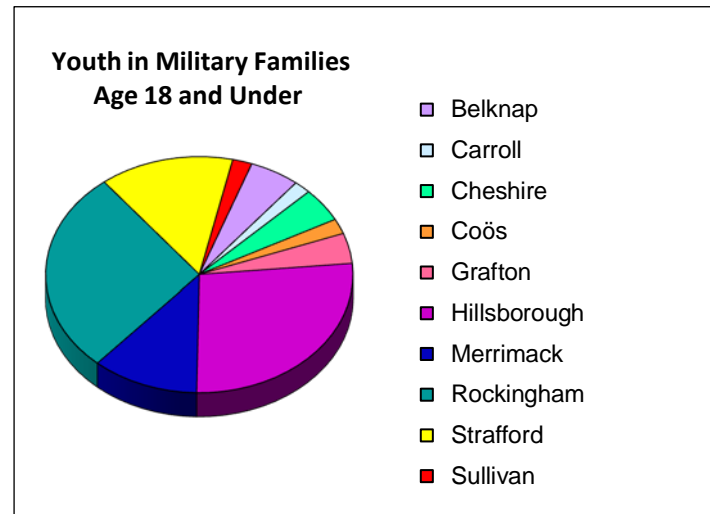

County	Youth Age 18 and Under
Belknap	218
Carroll	74
Cheshire	193
Coös	86
Grafton	172
Hillsborough	1108
Merrimack	466
Rockingham	1152
Strafford	585
Sullivan	85
<b>Total</b>	<b>4139</b>

County	Youth Age 6-18
Belknap	159
Carroll	51
Cheshire	123
Coös	56
Grafton	107
Hillsborough	694
Merrimack	289
Rockingham	712
Strafford	334
Sullivan	52
<b>Total</b>	<b>2577</b>

Data Source: DMDC (Defense Manpower Data Center)  
December 31, 2013

County	Youth Age 6 through 12
Belknap	77
Carroll	26
Cheshire	70
Coös	29
Grafton	63
Hillsborough	408
Merrimack	157
Rockingham	449
Strafford	199
Sullivan	37
<b>Total</b>	<b>1515</b>