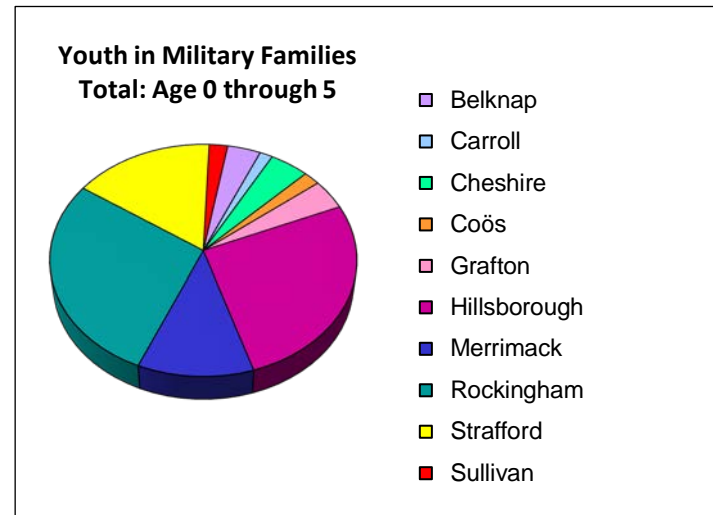

County	Youth Age 0-5
Belknap	59
Carroll	23
Cheshire	70
Coös	30
Grafton	65
Hillsborough	414
Merrimack	177
Rockingham	440
Strafford	251
Sullivan	33
Total	1562