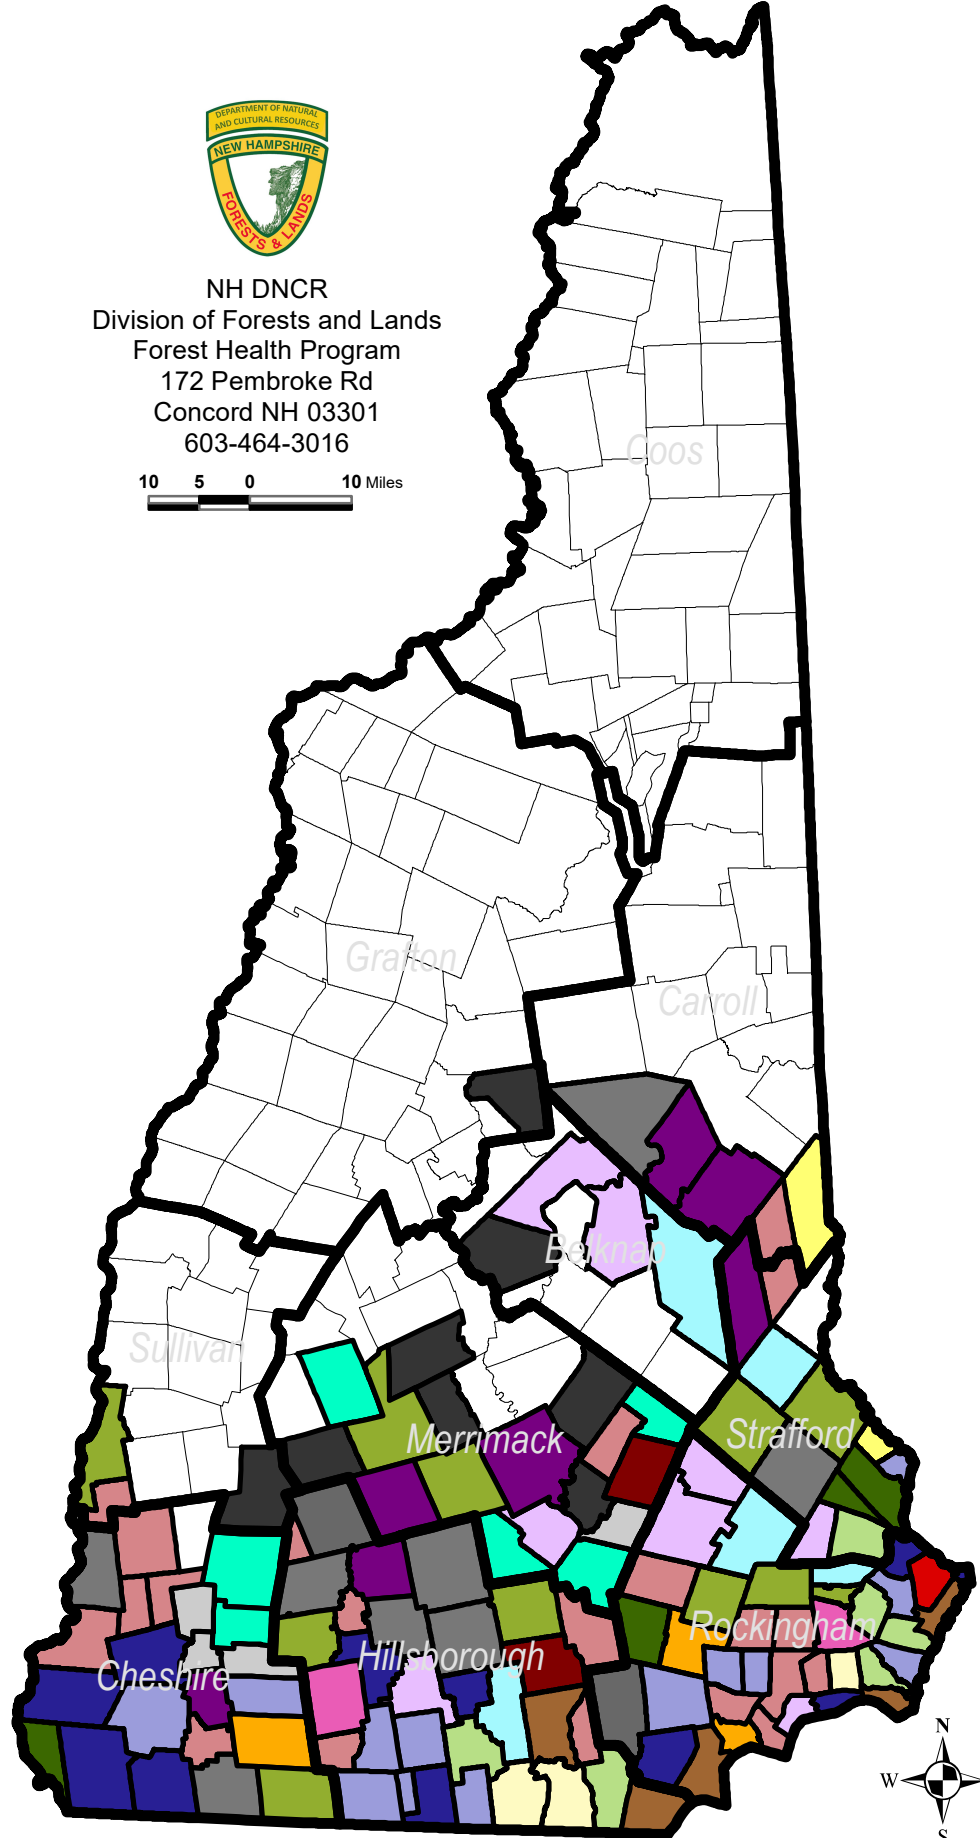

Portsmouth (2000)	Hillsboro (2013)
Exeter (2001)	Londonderry (2013)
Peterborough (2001)	Moultonborough (2013)
Bedford (2002)	New Boston (2013)
Epsom (2002)	Walpole (2013)
Atkinson (2003)	Weare (2013)
Chester (2003)	Charlestown (2014)
Jaffrey (2003)	Epping (2014)
Hollis (2004)	Goffstown (2014)
Kensington (2004)	Hancock (2014)
Nashua (2004)	Hopkinton (2014)
Merrimack (2006)	Newfields (2014)
Pelham (2006)	Raymond (2014)
Rye (2006)	Rindge (2014)
Salem (2006)	Rochester (2014)
Seabrook (2006)	Strafford (2014)
Durham (2007)	Warner (2014)
Hampton Falls (2007)	Bow (2015)
Hudson (2007)	Deerfield (2015)
Milford (2007)	Gilford (2015)
North Hampton (2007)	Lee (2015)
Stratham (2007)	Lyndeborough (2015)
Auburn (2008)	Meredith (2015)
Hinsdale (2008)	Newton (2015)
Dover (2008)	Northwood (2015)
Madbury (2008)	Alstead (2016)
Nottingham (2009)	Bennington (2016)
Farmington (2009)	Brentwood (2016)
Newmarket (2009)	Brookfield (2016)
Amherst (2009)	Candia (2016)
Alton (2009)	Chichester (2016)
Chesterfield (2010)	East Kingston (2016)
Greenfield (2010)	Fremont (2016)
Keene (2010)	Gilsom (2016)
Mason (2010)	Hampstead (2016)
Mont Vernon (2010)	Kingston (2016)
New Castle (2010)	Langdon (2016)
Newington (2010)	Litchfield (2016)
Richmond (2010)	Plaistow (2016)
South Hampton (2010)	Manchester (2016)
Winchester (2010)	Middleton (2016)
Windham (2010)	Sharon (2016)
Swanzey (2011)	Surry (2016)
Temple (2011)	Troy (2016)
New Ipswich (2011)	Westmoreland (2016)
Greenville (2011)	Windsor (2016)
Wilton (2011)	Bradford (2017)
Brookline (2011)	Holderness (2017)
Derry (2011)	Loudon (2017)
Rollinsford (2011)	Pembroke (2017)
Greenland (2011)	Salisbury (2017)
Hampton (2011)	Sanbornton (2017)
Sandown (2011)	Washington (2017)
Danville (2011)	Webster (2017)
Dublin (2011)	Somersworth (2018)
Concord (2012)	Wakefield (2018)
Deering (2012)	Allenstown (2019)
Henniker (2012)	Harrisville (2019)
New Durham (2012)	Roxbury (2019)
Wolfeboro (2012)	Sullivan (2019)
Tufftonboro (2012)	Dunbarton (2020)
Marlborough (2012)	Hooksett (2020)
Antrim (2013)	Nelson (2020)
Barrington (2013)	Pittsfield (2020)
Fitzwilliam (2013)	Stoddard (2020)
Franconia (2013)	Sutton (2020)

Jen Weimer
25 June 2020